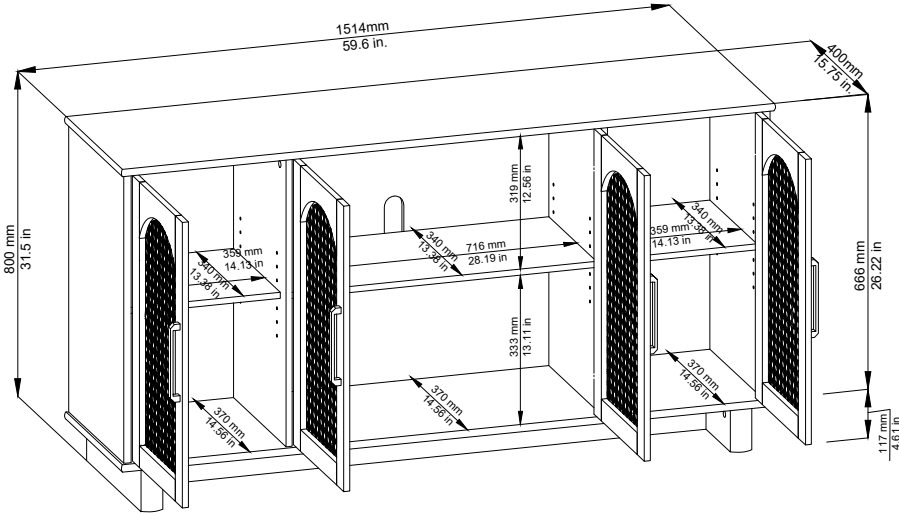

# Model Number: 8316xxxCOM

Wood Breakdown:  
MDF 30%, PB 70%  
Total storage: 8.3 cubic feet

Overall Product Size:  
59.6"W x 15.75"D x 31.5"H  
151.4cm W x 40cm D x 80cm H

Maximum Weight Capacities  
Unit Weight: 93.72 lbs. (42.6kg)