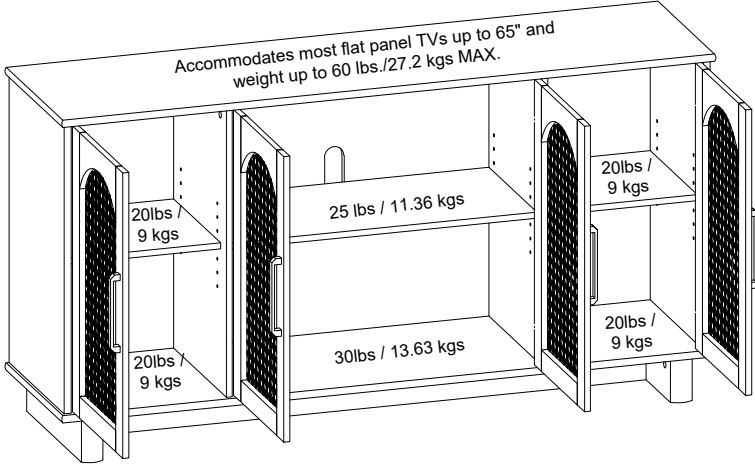

# Model Number: 8316xxxCOM

Wood Breakdown:  
MDF 30%, PB 70%  
Total storage: 8.3 cubic feet

Overall Product Size:  
59.6"W x 15.75"D x 31.5"H  
151.4cm W x 40cm D x 80cm H

Maximum Weight Capacities  
Unit Weight: 93.72 lbs. (42.6kg)